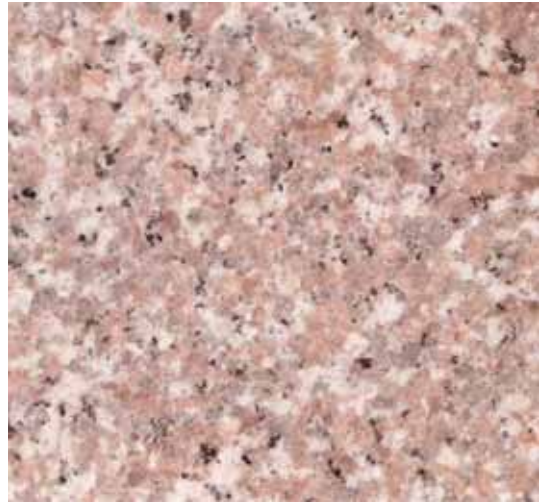

Catalogue

G603

G654

China Tarn

Shanxi Black

G633

G602

Due to printing the pictures may not show the exact vein and color of the stone. The pictures are just for reference.

G682—光面 Polished

G682—火烧面 Flamed

G682—荔枝面 Bush-Hammered

G682—龙眼面 Chiselled

G682

G623

G614

Due to printing the pictures may not show the exact vein and color of the stone. The pictures are just for reference.

G640

G635

G663

China Green

S.S Red

Tiger Skin Wave

Due to printing the pictures may not show the exact vein and color of the stone. The pictures are just for reference.

tombstone

Due to printing the pictures may not show the exact vein and color of the stone. The pictures are just for reference.

Fireplace

Due to printing the pictures may not show the exact vein and color of the stone. The pictures are just for reference.