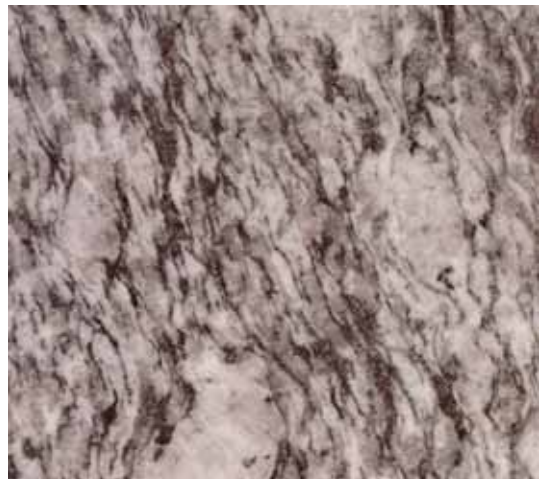

G682—光面 Polished

G682—火烧面 Flamed

G682—荔枝面 Bush-Hammered

G682—龙眼面 Chiselled

G682

G623

G614

Due to printing the pictures may not show the exact vein and color of the stone. The pictures are just for reference.

G640

G635

G663

China Green

S.S Red

Tiger Skin Wave

Due to printing the pictures may not show the exact vein and color of the stone. The pictures are just for reference.

tombstone

Due to printing the pictures may not show the exact vein and color of the stone. The pictures are just for reference.

Fireplace

Due to printing the pictures may not show the exact vein and color of the stone. The pictures are just for reference.