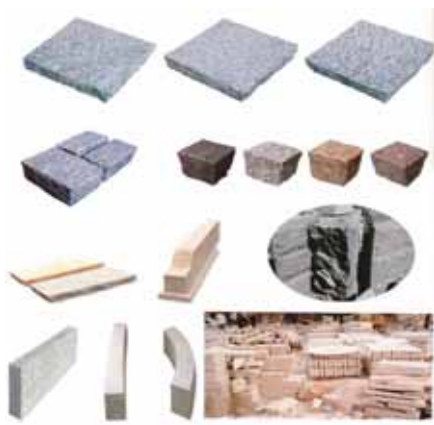

Countertops

JD-01		JD-06	
JD-02		JD-07	
JD-03		JD-08	
JD-04		JD-09	
JD-05		JD-10	

Countertops

Due to printing the pictures may not show the exact vein and color of the stone. The pictures are just for reference.

Sinks

专业的洗手盆、洗脸盆等异形产品的生产加工，亦可承接各种规格及特殊规格尺寸生产加工。
Professional Products: wash-basins; countertops, etc. special design or sizes upon request can be available.

Sinks

Due to printing the pictures may not show the exact vein and color of the stone. The pictures are just for reference.

Sinks

Due to printing the pictures may not show the exact vein and color of the stone. The pictures are just for reference.

Paving Stone

Due to printing the pictures may not show the exact vein and color of the stone. The pictures are just for reference.

Paving Stone

Due to printing the pictures may not show the exact vein and color of the stone. The pictures are just for reference.

Forbidden Stone

Forbidden Stone

Due to printing the pictures may not show the exact vein and color of the stone. The pictures are just for reference.