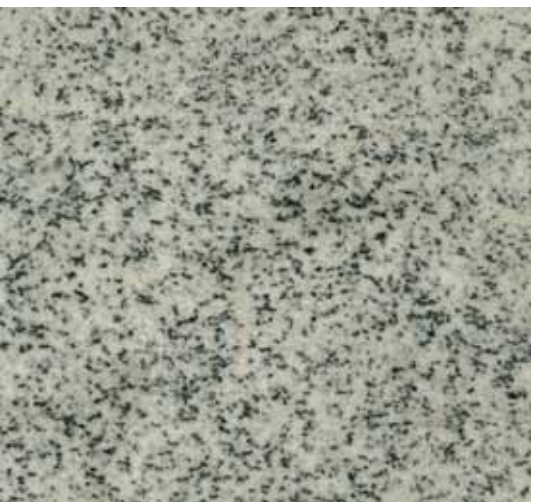

Catalogue

G603

G654

China Tarn

Shanxi Black

G633

G602

Due to printing the pictures may not show the exact vein and color of the stone. The pictures are just for reference.

G682—光面 Polished

G682—火烧面 Flamed

G682—荔枝面 Bush-Hammered

G682—龙眼面 Chiselled

G682

G623

G614

Due to printing the pictures may not show the exact vein and color of the stone. The pictures are just for reference.

G640

G635

G663

China Green

S.S Red

Tiger Skin Wave

Due to printing the pictures may not show the exact vein and color of the stone. The pictures are just for reference.

tombstone

Due to printing the pictures may not show the exact vein and color of the stone. The pictures are just for reference.

Fireplace

Due to printing the pictures may not show the exact vein and color of the stone. The pictures are just for reference.