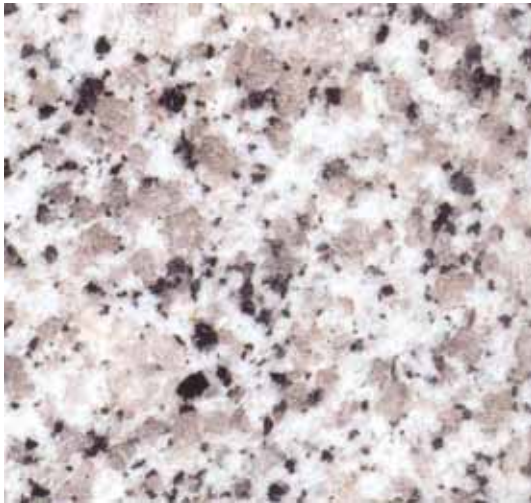

Catalogue

G603

G654

China Tarn

Shanxi Black

G633

G602

Due to printing the pictures may not show the exact vein and color of the stone. The pictures are just for reference.

G682—光面 Polished

G682—火烧面 Flamed

G682—荔枝面 Bush-Hammered

G682—龙眼面 Chiselled

G682

G623

G614

Due to printing the pictures may not show the exact vein and color of the stone. The pictures are just for reference.

G640

G635

G663

China Green

S.S Red

Tiger Skin Wave

Due to printing the pictures may not show the exact vein and color of the stone. The pictures are just for reference.

tombstone

Due to printing the pictures may not show the exact vein and color of the stone. The pictures are just for reference.

Fireplace

Due to printing the pictures may not show the exact vein and color of the stone. The pictures are just for reference.